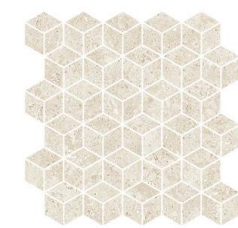

## K01266215HBR Decor

- structured surface
- R10
- V2
- 12 faces
- speckled body
- 600x1200x10 / 24"x48"

## K00606215ZAO

- rough surface
- R11
- V2
- 24 random faces
- speckled body
- 600x600x20 / 24"x24"

**MOSAICO 01**  
matte surface R10  
300x300

**MOSAICO 02**  
matte surface R10  
300x225

**MOSAICO 03**  
matte surface R10  
293x294