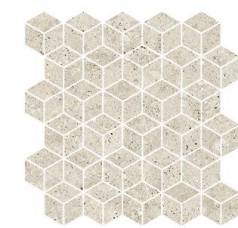

MOSAICO 03
• matte surface • R10
• 293x294