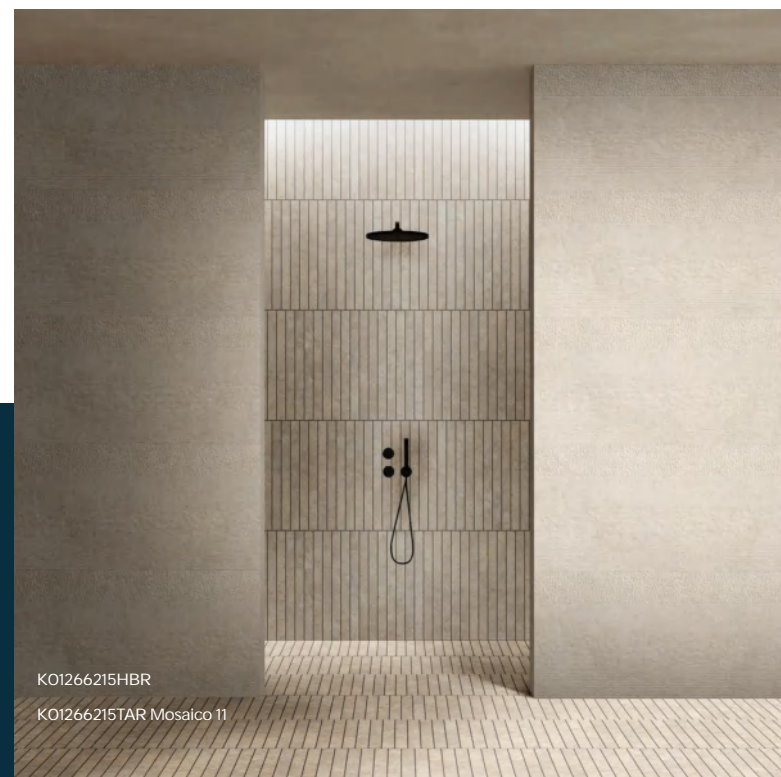

# BATHROOM

Inspired by the soft elegance of limestone, these porcelain tiles bring subtle textures and soothing tones that elevate any bathroom setting. Perfect for floors, shower walls, or vanity backsplashes, LIMENZA combines durability with refined style, creating a serene space that radiates timeless comfort and understated luxury.

# COMMERCIAL

Inspired by the quiet strength of natural limestone, these porcelain tiles are ideal for high-traffic commercial settings such as restaurants, retail stores, and office interiors. Their resilient, low-maintenance surface stands up to daily wear while providing a refined, professional aesthetic that enhances any business environment.

# SPA WELLNESS

Rooted in the calming essence of limestone, these porcelain tiles are ideal for spa and wellness environments, bringing warmth, balance, and subtle elegance to every surface. Whether used on floors, walls, or treatment areas, LIMENZA fosters a peaceful atmosphere that encourages rest, renewal, and well-being.