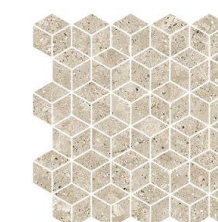

**KO1266217HBR** Decor  
• structured surface • R10 • V2  
• 12 faces  
• speckled body  
• 600x1200x10 / 24"x48"

**KO1266217TAR**  
• matte surface • R10 • V2  
• 12 random faces  
• speckled body  
• 600x1200x10 / 24"x48"

**KO0606217TAR**  
• matte surface • R10 • V2  
• 24 random faces  
• speckled body  
• 600x600x10 / 24"x24"

**KO0606217ZAO**  
• rough surface • R11 • V2  
• 24 random faces  
• speckled body  
• 600x600x20 / 24"x24"

**MOSAICO 01**  
• matte surface • R10  
• 300x300

**MOSAICO 02**  
• matte surface • R10  
• 300x225

**MOSAICO 03**  
• matte surface • R10  
• 293x294